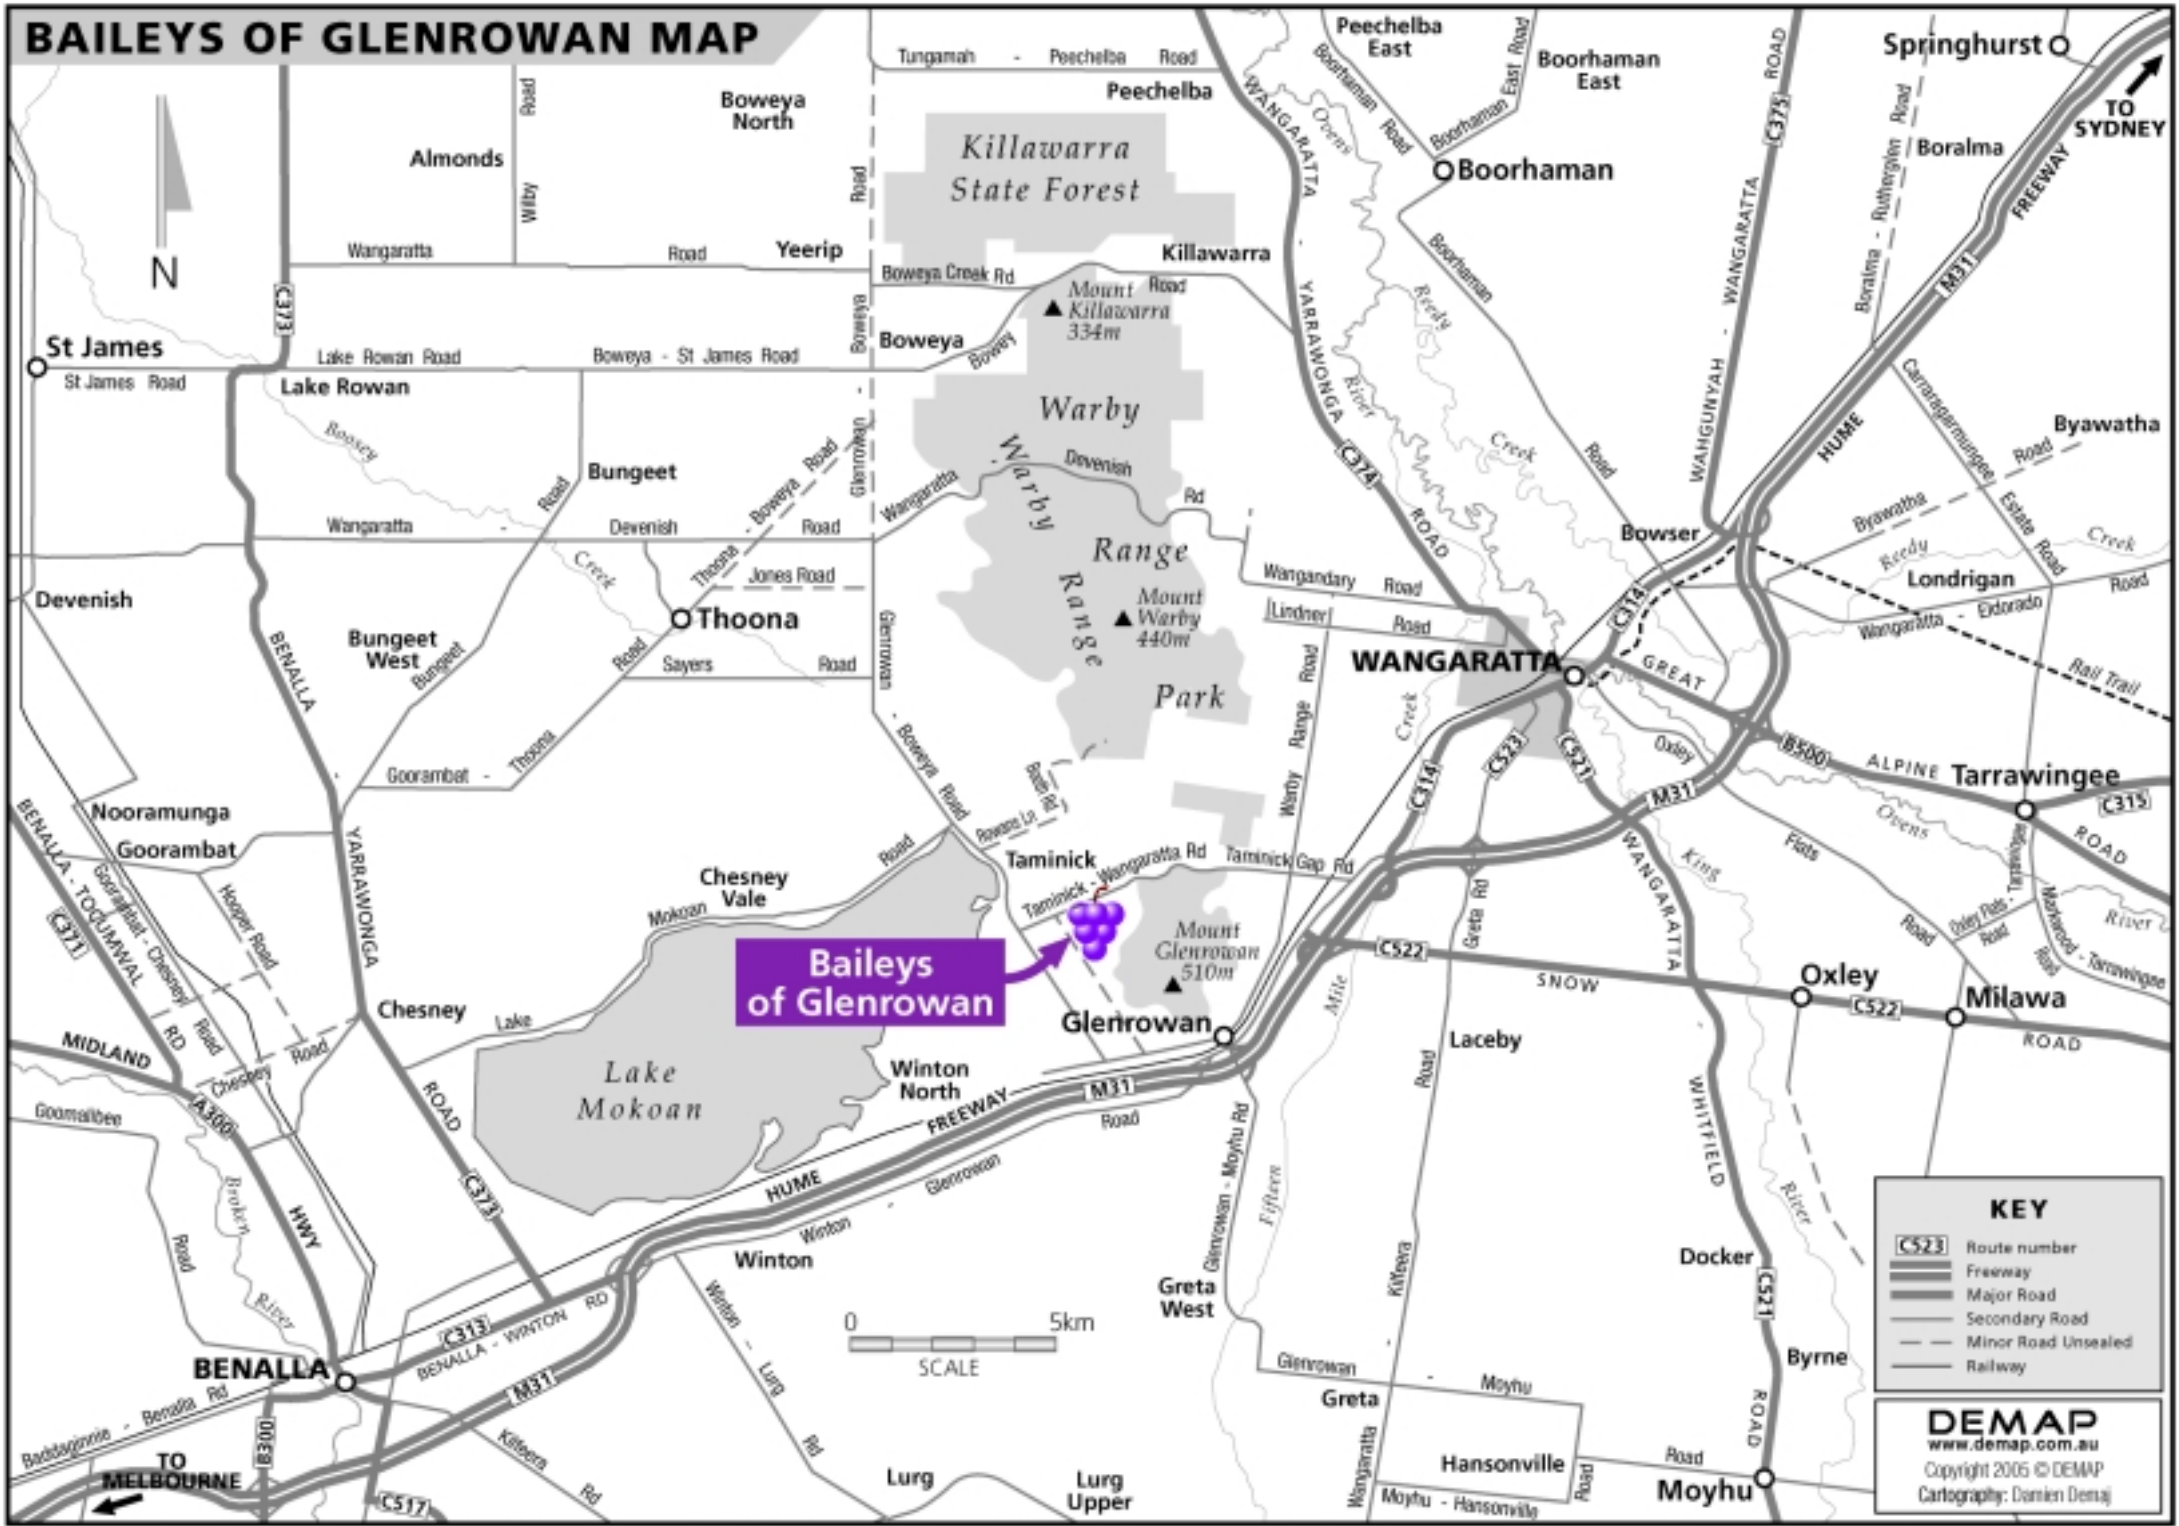

BAILEYS OF GLENROWAN MAP

Baileys of Glenrowan

KEY	
	Route number
	Freeway
	Major Road
	Secondary Road
	Minor Road Unsealed
	Railway

DEMAP
www.demap.com.au
 Copyright 2005 © DEMAP
 Cartography: Damien Demaj

Every effort has been made to ensure that this map is as up-to-date as possible at the time of going to press. Travel information is liable to change. The Publishers cannot accept responsibility for any consequences arising from the use of this map. The Glenrowan Wine Trail map was compiled using data from: © Commonwealth of Australia (Geoscience 2001)